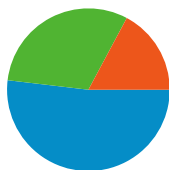

Site Usage

30,476 Visits

65.14% Bounce Rate

69,619 Pageviews

00:01:52 Avg. Time on Site

2.28 Pages/Visit

70.21% % New Visits

Visitors Overview

Traffic Sources Overview

- **Search Engines**
15,807.00 (51.87%)
- **Referring Sites**
9,434.00 (30.96%)
- **Direct Traffic**
5,235.00 (17.18%)

Map Overlay

22,104 people visited this site

30,476 Visits

22,104 Absolute Unique Visitors

All traffic sources sent a total of 30,476 visits

-  17.18% Direct Traffic
-  30.96% Referring Sites
-  51.87% Search Engines

- Search Engines
15,807.00 (51.87%)
- Referring Sites
9,434.00 (30.96%)
- Direct Traffic
5,235.00 (17.18%)

30,476 visits came from 76 countries/territories

Site Usage

Country/Territory	Visits	Pages/Visit	Avg. Time on Site	% New Visits	Bounce Rate
Latvia	27,953	2.29	00:01:54	69.56%	65.09%
Belgium	310	2.15	00:01:31	58.71%	62.26%
United Kingdom	235	2.32	00:01:49	88.51%	61.70%
Russia	220	1.98	00:01:14	85.45%	63.64%
United States	214	2.03	00:02:03	84.58%	76.64%
Germany	165	2.75	00:01:40	84.24%	55.15%
Ukraine	161	1.90	00:01:16	66.46%	77.02%
(not set)	98	1.68	00:01:09	85.71%	72.45%
France	92	2.38	00:02:02	65.22%	63.04%