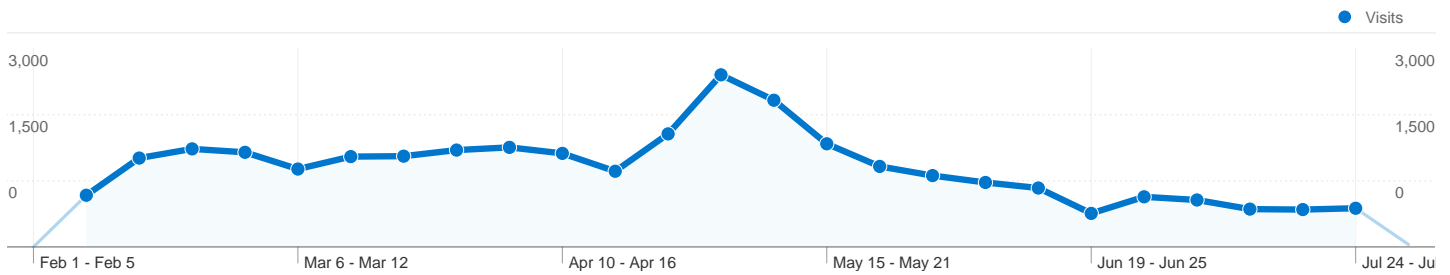

Site Usage

30,476 Visits

65.14% Bounce Rate

69,619 Pageviews

00:01:52 Avg. Time on Site

2.28 Pages/Visit

70.21% % New Visits

Visitors Overview

69,619 Pageviews

2.28 Average Pageviews

00:01:52 Time on Site

65.14% Bounce Rate

70.21% New Visits

Technical Profile

Browser	Visits	% visits	Connection Speed	Visits	% visits
Firefox	11,483	37.68%	Unknown	29,608	97.15%
Internet Explorer	11,359	37.27%	T1	432	1.42%
Chrome	5,363	17.60%	DSL	288	0.95%
Opera	1,439	4.72%	Cable	91	0.30%
Safari	640	2.10%	Dialup	52	0.17%

All traffic sources sent a total of 30,476 visits

-  17.18% Direct Traffic
-  30.96% Referring Sites
-  51.87% Search Engines

- Search Engines
15,807.00 (51.87%)
- Referring Sites
9,434.00 (30.96%)
- Direct Traffic
5,235.00 (17.18%)

30,476 visits came from 76 countries/territories

Site Usage

Country/Territory	Visits	Pages/Visit	Avg. Time on Site	% New Visits	Bounce Rate
Latvia	27,953	2.29	00:01:54	69.56%	65.09%
Belgium	310	2.15	00:01:31	58.71%	62.26%
United Kingdom	235	2.32	00:01:49	88.51%	61.70%
Russia	220	1.98	00:01:14	85.45%	63.64%
United States	214	2.03	00:02:03	84.58%	76.64%
Germany	165	2.75	00:01:40	84.24%	55.15%
Ukraine	161	1.90	00:01:16	66.46%	77.02%
(not set)	98	1.68	00:01:09	85.71%	72.45%
France	92	2.38	00:02:02	65.22%	63.04%