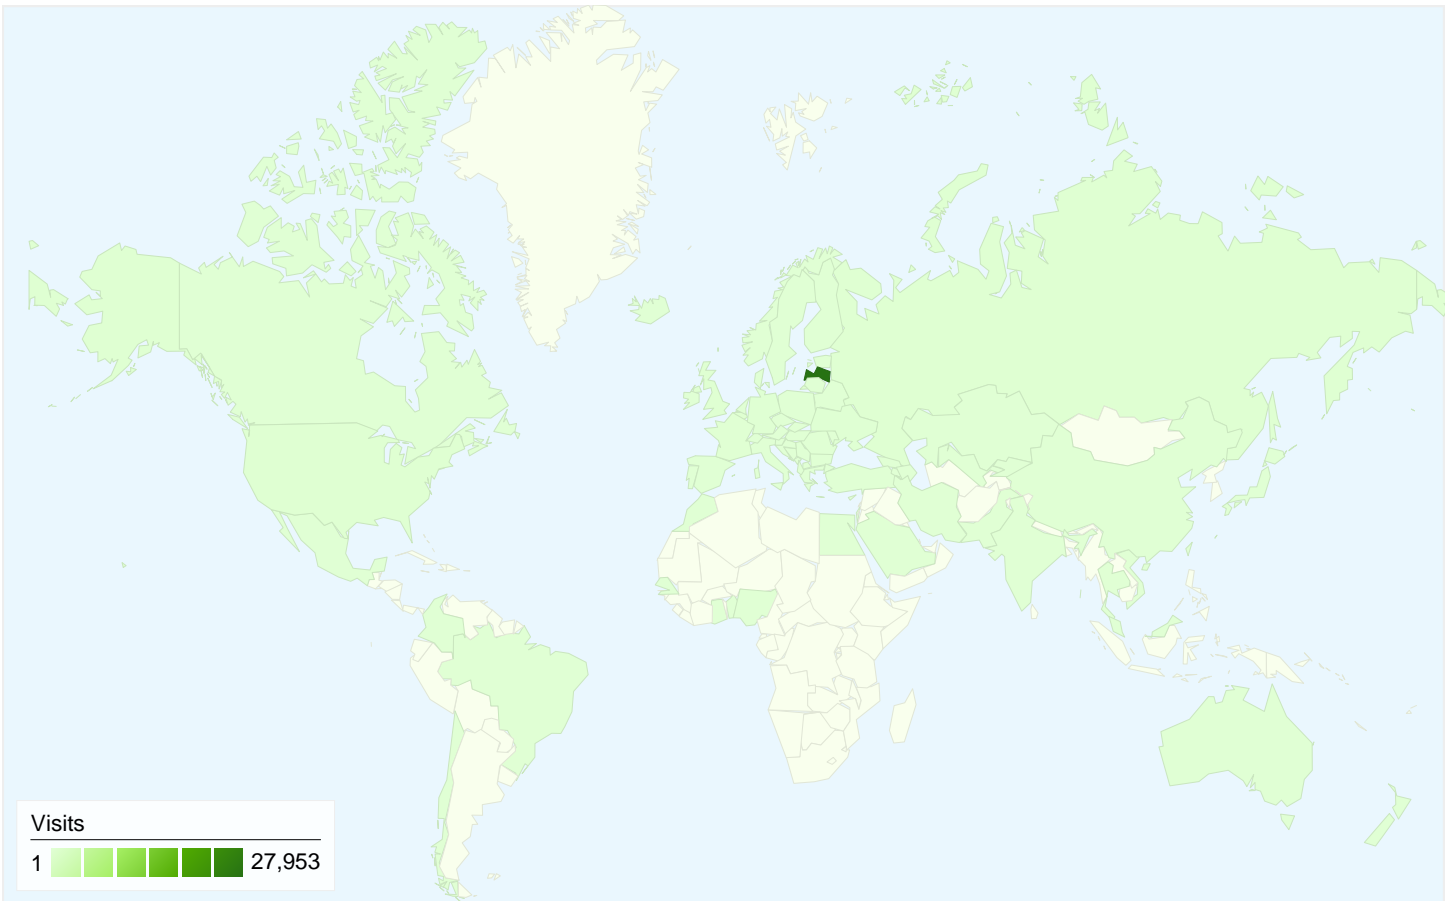

Traffic Sources Overview

- **Search Engines**
15,807.00 (51.87%)
- **Referring Sites**
9,434.00 (30.96%)
- **Direct Traffic**
5,235.00 (17.18%)

Map Overlay

22,104 people visited this site

30,476 Visits

22,104 Absolute Unique Visitors

All traffic sources sent a total of 30,476 visits

-  17.18% Direct Traffic
-  30.96% Referring Sites
-  51.87% Search Engines

- Search Engines
15,807.00 (51.87%)
- Referring Sites
9,434.00 (30.96%)
- Direct Traffic
5,235.00 (17.18%)

Pages on this site were viewed a total of 69,619 times

69,619 Pageviews

55,027 Unique Views

65.14% Bounce Rate

Top Content

Pages	Pageviews	% Pageviews
/	12,175	17.49%
/tavas-iespejas	2,101	3.02%
/tavas-iespejas/es-programmas	1,697	2.44%
/es-informacijas-sniedzeji	1,552	2.23%
/eiropa-isuma	1,456	2.09%

30,476 visits came from 76 countries/territories

Site Usage

Country/Territory	Visits	Pages/Visit	Avg. Time on Site	% New Visits	Bounce Rate
Latvia	27,953	2.29	00:01:54	69.56%	65.09%
Belgium	310	2.15	00:01:31	58.71%	62.26%
United Kingdom	235	2.32	00:01:49	88.51%	61.70%
Russia	220	1.98	00:01:14	85.45%	63.64%
United States	214	2.03	00:02:03	84.58%	76.64%
Germany	165	2.75	00:01:40	84.24%	55.15%
Ukraine	161	1.90	00:01:16	66.46%	77.02%
(not set)	98	1.68	00:01:09	85.71%	72.45%
France	92	2.38	00:02:02	65.22%	63.04%