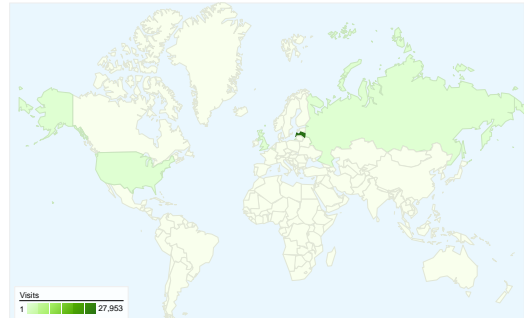

Visitors
22,104

Content Overview

Pages	Pageviews	% Pageviews
/	12,175	17.49%
/tavas-iespejas	2,101	3.02%
/tavas-iespejas/es-programmas	1,697	2.44%
/es-informacijas-sniedzaji	1,552	2.23%
/eiropa-isuma	1,456	2.09%

Traffic Sources Overview

- **Search Engines**
15,807.00 (51.87%)
- **Referring Sites**
9,434.00 (30.96%)
- **Direct Traffic**
5,235.00 (17.18%)

Map Overlay

22,104 people visited this site

30,476 Visits

22,104 Absolute Unique Visitors

All traffic sources sent a total of 30,476 visits

-  17.18% Direct Traffic
-  30.96% Referring Sites
-  51.87% Search Engines

- Search Engines
15,807.00 (51.87%)
- Referring Sites
9,434.00 (30.96%)
- Direct Traffic
5,235.00 (17.18%)

30,476 visits came from 76 countries/territories

Site Usage

Country/Territory	Visits	Pages/Visit	Avg. Time on Site	% New Visits	Bounce Rate
Latvia	27,953	2.29	00:01:54	69.56%	65.09%
Belgium	310	2.15	00:01:31	58.71%	62.26%
United Kingdom	235	2.32	00:01:49	88.51%	61.70%
Russia	220	1.98	00:01:14	85.45%	63.64%
United States	214	2.03	00:02:03	84.58%	76.64%
Germany	165	2.75	00:01:40	84.24%	55.15%
Ukraine	161	1.90	00:01:16	66.46%	77.02%
(not set)	98	1.68	00:01:09	85.71%	72.45%
France	92	2.38	00:02:02	65.22%	63.04%